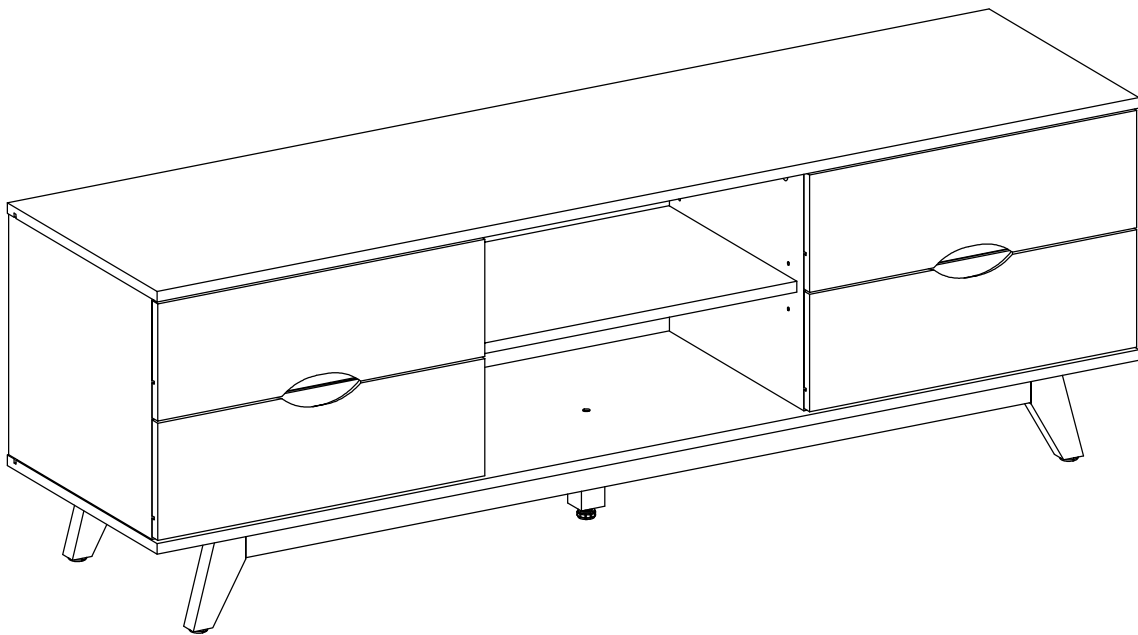

ASSEMBLY INSTRUCTIONS

CB1500SOW

Thank you for choosing AVS CB1500SOW Furniture. Before beginning assembly, please check all parts are included and undamaged. For any assembly or parts enquiries, please contact AV Supply Group Ltd on (09) 2749172 or email to info@avsupply.co.nz