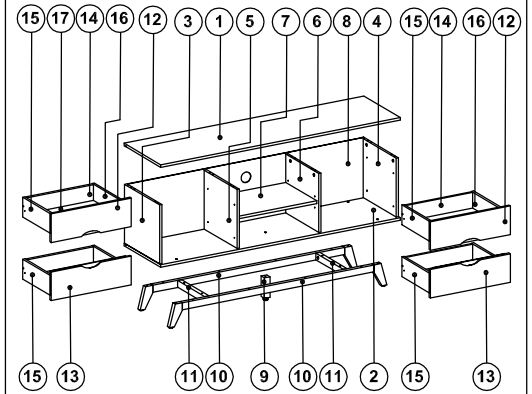

CB1500SOW

The cabinet top supports up to 35 kg (77 lbs.)
The middle shelf supports up to 7.5 kg (16.5 lbs.)

PRODUCT CARE: Care for your furniture by cleaning with glass cleaner and a disposable paper towel, do NOT use abrasive chemical products to clean your AVS furniture

1500 X 396 X 15 1x   1500 X 396 X 15 1x   340 X 379 X 15 1x   340 X 379 X 15 1x   340 X 356 X 15 1x   340 X 356 X 15 1x   493 X 338 X 15 1x   1477 X 351 X 2.5 1x

CAUTION: Do not use this product for any purpose not explicitly specified by AVS. Improper installation may cause property damage or personal injury. If you do not understand these directions, or have doubts about the safety of the installation, contact AVS Customer Service or call a qualified contractor. AVS is not responsible for damage or injury caused by incorrect mounting, assembly, or use.

WARNING! This product contains small items that could be a choking hazard if swallowed. Keep these items away from young children!

118 X 36 X 36 1x   1360 X 130 X 25 2x   295 X 38 X 25 2x   500 X 165 X 15.5 2x   500 X 165 X 15.5 2x   420 X 112 X 15 4x   340 X 114 X 15 4x   340 X 114 X 15 4x   431 X 336.5 X 2.5 4x

 A X 20	 B X 20	 C X 25	 D X 48	 E X 32
 F X 4	 G X 33	 H X 4	 I X 2	 J X 14
 K X 14				

AV Supply Group (AVS) intends to make this manual accurate and complete. However, AVS makes no claim that the information contained herein covers all details, conditions, or variations. Nor does it provide for every possible contingency in connection with the installation or use of this product. The information contained in this document is subject to change without notice or obligation of any kind. AVS makes no representation of warranty, expressed or implied, regarding the information contained herein. AVS assumes no responsibility for accuracy, completeness or sufficiency of the information contained in this document.