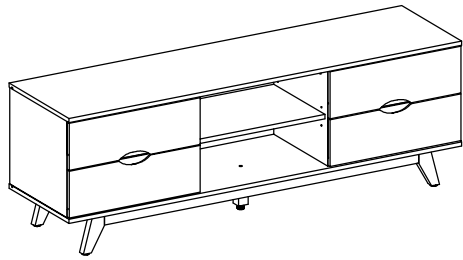

ASSEMBLY INSTRUCTIONS

CB1500SOW

Thank you for choosing AVS CB1500SOW Furniture. Before beginning assembly, please check all parts are included and undamaged. For any assembly or parts enquiries, please contact AV Supply Group Ltd on (09) 2749172 or email to info@avsupply.co.nz

CB1500SOW

The cabinet top supports up to 35 kg (77 lbs.)
The middle shelf supports up to 7.5 kg (16.5 lbs.)

PRODUCT CARE: Care for your furniture by cleaning with glass cleaner and a disposable paper towel, do NOT use abrasive chemical products to clean your AVS furniture

1500 X 396 X 15 1x 1500 X 396 X 15 1x 340 X 379 X 15 1x 340 X 379 X 15 1x 340 X 356 X 15 1x 340 X 356 X 15 1x 493 X 338 X 15 1x 1477 X 351 X 2.5 1x

CAUTION: Do not use this product for any purpose not explicitly specified by AVS. Improper installation may cause property damage or personal injury. If you do not understand these directions, or have doubts about the safety of the installation, contact AVS Customer Service or call a qualified contractor. AVS is not responsible for damage or injury caused by incorrect mounting, assembly, or use.